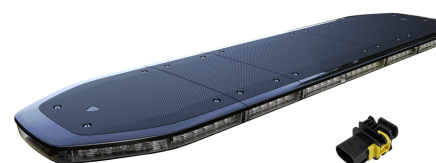

## RAIDEN FIT 1824MM AMBER FM

Art.no: 35-RAF1824-FM

The Raiden FIT is an innovative warning light bar designed for high performance and easy handling. With an ultra-low profile of only 4 cm, it blends perfectly into the vehicle without compromising visibility or functionality. The bar is fully equipped with orange diodes in all positions and meets both ECE R65 Class 2 and ICAO approvals, ensuring maximum safety and compatibility in various environments. The Raiden FIT features an automatic dimming function that adjusts the brightness according to ambient light, ensuring optimal visibility day and night. Additionally, it is easy to maintain thanks to a removable cover, making it convenient to replace modules when needed. With its combination of innovative technology, user-friendliness, and sleek design, the Raiden FIT is the perfect solution for vehicles requiring high-performance warning lights. For easy installation, the bar comes with a 3-pin AMP HDSCS connector, tailored for Volvo FM cabins.

THE MOUNTING FOOT IS SOLD SEPARATELY AND IS NOT INCLUDED.

### Technical information

Brand	Juluen
Voltage	12/24V
Effect	12.8V/171,06W : 25.6V/168,46W
Current	Max 12.8V/13,36A : 25.6V/6,58A Snitt 12.8V/6,58A : 25.6V/3,06A
Connection	AMP connector
IP rating	IP67
ECE Approval	R65klass2TA2
EMC Approval	R10
Color of the light	Orange
Lens color	Black
Dimensions (LxHxW)	1824 x 40 x 308,5 mm
Warranty	3 Year
Weight (kg)	20.000000