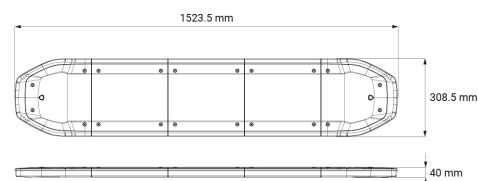

RAIDEN FIT 1523MM AMBER FH

Art.no: 35-RAF1523-FH

The Raiden FIT is an innovative warning light bar designed for high performance and easy handling. With an ultra-low profile of only 4 cm, it blends perfectly into the vehicle without compromising visibility or functionality. The bar is fully equipped with orange diodes in all positions and meets both ECE R65 Class 2 and ICAO approvals, ensuring maximum safety and compatibility in various environments. The Raiden FIT features an automatic dimming function that adjusts the brightness according to ambient light, ensuring optimal visibility day and night. Additionally, it is easy to maintain thanks to a removable cover, making it convenient to replace modules when needed. With its combination of innovative technology, user-friendliness, and sleek design, the Raiden FIT is the perfect solution for vehicles requiring high-performance warning lights. For easy installation, the bar comes with a 3-pin AMP HDSCS connector, tailored for Volvo FH cabins.

THE MOUNTING FOOT IS SOLD SEPARATELY AND IS NOT INCLUDED.

Technical information

Brand	Juluen
Voltage	12/24V
Effect	12.8V/150,06W : 25.6V/147,98W
Current	Max 12.8V/11,72A : 25.6V/5,78A Snitt 12.8V/5,78A : 25.6V/2,7A
Connection	AMP connector
IP rating	IP67
ECE Approval	R65klass2TA2
EMC Approval	R10
Color of the light	Orange
Lens color	Black

Dimensions (LxHxW)	1523 x 40 x 308,5 mm
Warranty	3 Year
Weight (kg)	20.000000