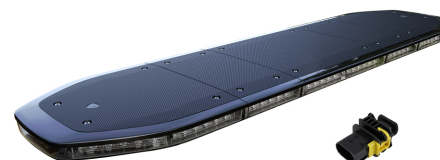

RAIDEN FIT 1523MM AMBER FH

Art.no: 35-RAF1523-FH

The Raiden FIT is an innovative warning light bar designed for high performance and easy handling. With an ultra-low profile of only 4 cm, it blends perfectly into the vehicle without compromising visibility or functionality. The bar is fully equipped with orange diodes in all positions and meets both ECE R65 Class 2 and ICAO approvals, ensuring maximum safety and compatibility in various environments. The Raiden FIT features an automatic dimming function that adjusts the brightness according to ambient light, ensuring optimal visibility day and night. Additionally, it is easy to maintain thanks to a removable cover, making it convenient to replace modules when needed. With its combination of innovative technology, user-friendliness, and sleek design, the Raiden FIT is the perfect solution for vehicles requiring high-performance warning lights. For easy installation, the bar comes with a 3-pin AMP HDSCS connector, tailored for Volvo FH cabins.

THE MOUNTING FOOT IS SOLD SEPARATELY AND IS NOT INCLUDED.

Technical information

Brand	Juluen
Voltage	12/24V
Effect	12.8V/150,06W : 25.6V/147,98W
Current	Max 12.8V/11,72A : 25.6V/5,78A Snitt 12.8V/5,78A : 25.6V/2,7A
Connection	AMP connector
IP rating	IP67
ECE Approval	R65klass2TA2
EMC Approval	R10
Color of the light	Orange
Lens color	Black