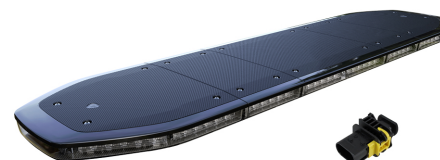

## RAIDEN FIT 1523MM AMBER FM/X

Art.no: 35-RAF1523-FM

The Raiden FIT is an innovative warning light bar designed for high performance and easy handling. With an ultra-low profile of only 4 cm, it blends perfectly into the vehicle without compromising visibility or functionality. The bar is fully equipped with orange diodes in all positions and meets both ECE R65 Class 2 and ICAO approvals, ensuring maximum safety and compatibility in various environments. The Raiden FIT features an automatic dimming function that adjusts the brightness according to ambient light, ensuring optimal visibility day and night. Additionally, it is easy to maintain thanks to a removable cover, making it convenient to replace modules when needed. With its combination of innovative technology, user-friendliness, and sleek design, the Raiden FIT is the perfect solution for vehicles requiring high-performance warning lights. For easy installation, the bar comes with a 3-pin AMP HDSCS connector, tailored for Volvo FM/FMX cabins.

THE MOUNTING FOOT IS SOLD SEPARATELY AND IS NOT INCLUDED.

### Technical information

Brand	Juluen
Voltage	12/24V
Effect	12.8V/150,06W : 25.6V/147,98W
Current	Max 12.8V/11,72A : 25.6V/5,78A Snitt 12.8V/5,78A : 25.6V/2,7A
Connection	AMP connector
IP rating	IP67
ECE Approval	R65klass2TA2
EMC Approval	R10
Color of the light	Orange
Lens color	Black