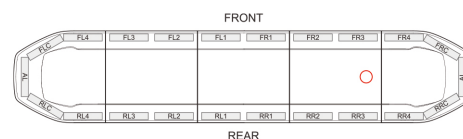

## RAIDEN FIT 1523MM AMBER FM/X

Art.no: 35-RAF1523-FM

The Raiden FIT is an innovative warning light bar designed for high performance and easy handling. With an ultra-low profile of only 4 cm, it blends perfectly into the vehicle without compromising visibility or functionality. The bar is fully equipped with orange diodes in all positions and meets both ECE R65 Class 2 and ICAO approvals, ensuring maximum safety and compatibility in various environments. The Raiden FIT features an automatic dimming function that adjusts the brightness according to ambient light, ensuring optimal visibility day and night. Additionally, it is easy to maintain thanks to a removable cover, making it convenient to replace modules when needed. With its combination of innovative technology, user-friendliness, and sleek design, the Raiden FIT is the perfect solution for vehicles requiring high-performance warning lights. For easy installation, the bar comes with a 3-pin AMP HDSCS connector, tailored for Volvo FM/FMX cabins.

THE MOUNTING FOOT IS SOLD SEPARATELY AND IS NOT INCLUDED.

Dimensions (LxHxW)	1523 x 308,5 x 40 mm
Warranty	3 Year
Weight (kg)	20.000000