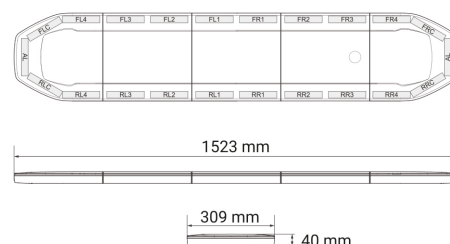

## RAIDEN FIT 1523MM AMBER FM/X

Art.no: 35-RAF1523-FM

The Raiden FIT is an innovative warning light bar designed for high performance and easy handling. With an ultra-low profile of only 4 cm, it blends perfectly into the vehicle without compromising visibility or functionality. The bar is fully equipped with orange diodes in all positions and meets both ECE R65 Class 2 and ICAO approvals, ensuring maximum safety and compatibility in various environments. The Raiden FIT features an automatic dimming function that adjusts the brightness according to ambient light, ensuring optimal visibility day and night. Additionally, it is easy to maintain thanks to a removable cover, making it convenient to replace modules when needed. With its combination of innovative technology, user-friendliness, and sleek design, the Raiden FIT is the perfect solution for vehicles requiring high-performance warning lights. For easy installation, the bar comes with a 3-pin AMP HDSCS connector, tailored for Volvo FM/FMX cabins.

### Technical information

Brand	Juluen
Voltage	12/24V
Effect	12.8V/150,06W : 25.6V/147,98W
Current	Max 12.8V/11,72A : 25.6V/5,78A Snitt 12.8V/5,78A : 25.6V/2,7A
Connection	AMP connector
IP rating	IP67
ECE Approval	R65klass2TA2
EMC Approval	R10
Color of the light	Orange
Lens color	Black

Dimensions (LxHxW)	1523 x 308,5 x 40 mm
Warranty	3 Year
Weight (kg)	20.000000