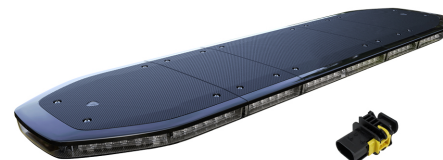

RAIDEN FIT 1523MM AMBER FE

Art.no: 35-RAF1523-FE

The Raiden FIT is an innovative warning light bar designed for high performance and easy handling. With an ultra-low profile of only 4 cm, it blends perfectly into the vehicle without compromising visibility or functionality. The bar is fully equipped with orange diodes in all positions and meets both ECE R65 Class 2 and ICAO approvals, ensuring maximum safety and compatibility in various environments. The Raiden FIT features an automatic dimming function that adjusts the brightness according to ambient light, ensuring optimal visibility day and night. Additionally, it is easy to maintain thanks to a removable cover, making it convenient to replace modules when needed. With its combination of innovative technology, user-friendliness, and sleek design, the Raiden FIT is the perfect solution for vehicles requiring high-performance warning lights. For easy installation, the bar comes with a 3-pin AMP HDSCS connector, tailored for Volvo FM cabins.

THE MOUNTING FOOT IS SOLD SEPARATELY AND IS NOT INCLUDED.

Technical information

Brand	Juluen
Voltage	12/24V
Effect	12.8V/150,06W : 25.6V/147,98W
Current	Max 12.8V/11,72A : 25.6V/5,78A Snitt 12.8V/5,78A : 25.6V/2,7A
Connection	AMP connector
IP rating	IP67
ECE Approval	R65klass2TA2
EMC Approval	R10
Dimensions (LxHxW)	1523 x 308,5 x 40 mm
Warranty	3 Year