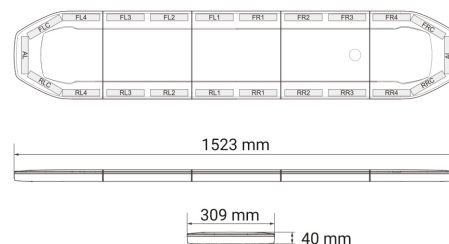

RAIDEN FIT 1523MM AMBER FE

Art.no: 35-RAF1523-FE

The Raiden FIT is an innovative warning light bar designed for high performance and easy handling. With an ultra-low profile of only 4 cm, it blends perfectly into the vehicle without compromising visibility or functionality. The bar is fully equipped with orange diodes in all positions and meets both ECE R65 Class 2 and ICAO approvals, ensuring maximum safety and compatibility in various environments. The Raiden FIT features an automatic dimming function that adjusts the brightness according to ambient light, ensuring optimal visibility day and night. Additionally, it is easy to maintain thanks to a removable cover, making it convenient to replace modules when needed. With its combination of innovative technology, user-friendliness, and sleek design, the Raiden FIT is the perfect solution for vehicles requiring high-performance warning lights. For easy installation, the bar comes with a 3-pin AMP HDSCS connector, tailored for Volvo FM cabins.

THE MOUNTING FOOT IS SOLD SEPARATELY AND IS NOT INCLUDED.

Technical information

Brand	Juluen
Voltage	12/24V
Effect	12.8V/150,06W : 25.6V/147,98W
Current	Max 12.8V/11,72A : 25.6V/5,78A Snitt 12.8V/5,78A : 25.6V/2,7A
Connection	AMP connector
IP rating	IP67
ECE Approval	R65klass2TA2
EMC Approval	R10
Dimensions (LxHxW)	1523 x 308,5 x 40 mm
Warranty	3 Year

Weight (kg)	20.000000
-------------	-----------