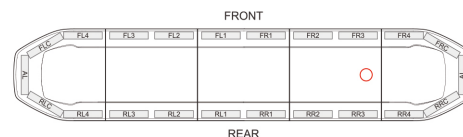

RAIDEN FIT 1523MM AMBER FE

Art.no: 35-RAF1523-FE

The Raiden FIT is an innovative warning light bar designed for high performance and easy handling. With an ultra-low profile of only 4 cm, it blends perfectly into the vehicle without compromising visibility or functionality. The bar is fully equipped with orange diodes in all positions and meets both ECE R65 Class 2 and ICAO approvals, ensuring maximum safety and compatibility in various environments. The Raiden FIT features an automatic dimming function that adjusts the brightness according to ambient light, ensuring optimal visibility day and night. Additionally, it is easy to maintain thanks to a removable cover, making it convenient to replace modules when needed. With its combination of innovative technology, user-friendliness, and sleek design, the Raiden FIT is the perfect solution for vehicles requiring high-performance warning lights. For easy installation, the bar comes with a 3-pin AMP HDSCS connector, tailored for Volvo FM cabins.

THE MOUNTING FOOT IS SOLD SEPARATELY AND IS NOT INCLUDED.

Technical information

Brand	Juluen
Voltage	12/24V
Effect	12.8V/150,06W : 25.6V/147,98W
Current	Max 12.8V/11,72A : 25.6V/5,78A Snitt 12.8V/5,78A : 25.6V/2,7A
Connection	AMP connector
IP rating	IP67
ECE Approval	R65klass2TA2
EMC Approval	R10
Dimensions (LxHxW)	1523 x 308,5 x 40 mm
Warranty	3 Year