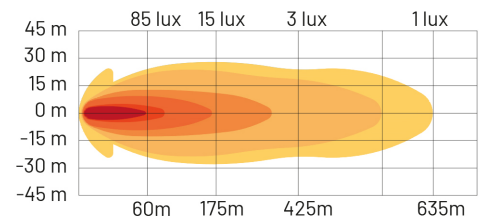

ARIES LIGHT BAR POS 21"

Art.no: 12-216012

Aries is a slim auxiliary light bar with a tinted lens and position light, 120W. The bar is approved according to ECE R149, and the position light is an ECE R7 E-mark approved white light. Constructed with a robust die-cast aluminum housing, the bar is built to withstand tough work environments. The cast housing, combined with a dark-tinted lens made of impact-resistant polycarbonate, ensures long lifespan and superior durability. The bar illuminates with 1 lux at 635 meters and is excellent for mounting under/over the license plate or recessed in the grille. Comes with mounts for center or side mounting. Equipped with an outgoing cable with a 3-pin DT connector for quick and secure connection.

Technical information

Brand	Refinity
Illuminated with 1 lux on	635 meter
Effective lumens	6800
Raw lumens	11040
Voltage	10-30V
Effect	120W
Current	12V/9,75A, 24V/4,53A
EMC Approval	R10
ECE Approval	R149
Dimensions (LxHxW)	537 x 38 x 60 mm
Warranty	5 Year
Connection	Short cable with 3-pin DT connector
IP rating	IP67
House material	Aluminum
Light source	LED
LED quantity	12 st
LED output	10W