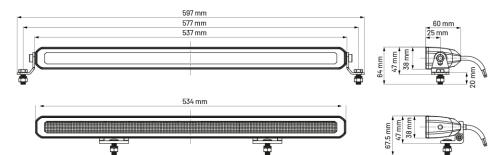

ARIES LIGHT BAR POS 21"

Art.no: 12-216012

Aries is a slim auxiliary light bar with a tinted lens and position light, 120W. The bar is approved according to ECE R149, and the position light is an ECE R7 E-mark approved white light. Constructed with a robust die-cast aluminum housing, the bar is built to withstand tough work environments. The cast housing, combined with a dark-tinted lens made of impact-resistant polycarbonate, ensures long lifespan and superior durability. The bar illuminates with 1 lux at 635 meters and is excellent for mounting under/over the license plate or recessed in the grille. Comes with mounts for center or side mounting. Equipped with an outgoing cable with a 3-pin DT connector for quick and secure connection.

Technical information

Brand	Refinity
Illuminated with 1 lux on	635 meter
Effective lumens	6800
Raw lumens	11040
Voltage	10-30V
Effect	120W
Current	12V/9,75A, 24V/4,53A
EMC Approval	R10
ECE Approval	R149
Dimensions (LxHxW)	537 x 38 x 60 mm
Warranty	5 Year
Connection	Short cable with 3-pin DT connector
IP rating	IP67
House material	Aluminum
Light source	LED
LED quantity	12 st
LED output	10W

Weight (kg)	1.900000
-------------	----------