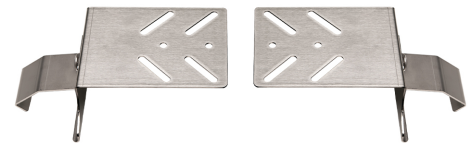

## DOOR FRAME BRACKET

Art.no: 14-PGSR2

Low-profile ramp bracket that mounts in the vehicle's door frame. Fits vehicles such as Ford Ranger, Isuzu D-Max, and other brands where rails or fix points are absent. Compatible with warning light bars Federal P4000, Aurum, Tärnö, Vinga, Landsort, and Utö. 2 pieces in the package.