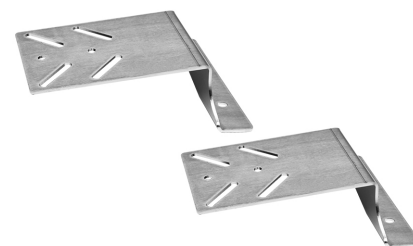

BRACKET LOW PROFILE ANGELD FIXPOINT

Art.no: 14-PGVD2

Angled ramp bracket with low profile for vehicles with sloping fix points. Compatible with warning light bars Federal P2000/P3000/P4200/Aurum, Tärnö, Vinga, Landsort, and Utö, etc. Bracket dimensions: 206x177x54mm. Supplied in pairs. Fits vehicles such as VW Caddy, Renault Kangoo, Peugeot Partner, Nissan NV200 / Cabstar, MB Citan, KIA Picanto / Rio, Ford Tourneo Connect / Courier, Citroen Berlingo, Dacia SD Dokker, KIA Venga.

Technical information

Rows	Single row
Weight (kg)	1.300000