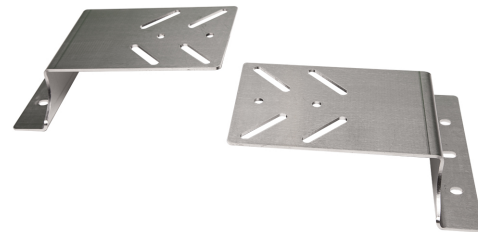

BRACKET LOW PROFILE FIXPOINT

Art.no: 14-PGLD2

Low-profile ramp bracket for vehicles with fix points.
Compatible with warning light bars Federal P2000/P3000/P4000/Aurum, Tärnö, Vinga, Landsort, and Utö. Center-to-center measurement of ramp mounting: 95 mm. Fits vehicles such as Citroen Nemo, Ford Connect/Focus/Tourneo Custom/Transit/Transit Chassi/Transit Custom/Transit Minibus/Transit Skåp, Iveco Daily, Jeep Wrangler, MB Sprinter/Viano/Vito, Opel Movano, Peugeot Bipper, Renault Master, VW Amarok/Crafter, VW Transporter T5/T6.

Technical information

Rows	Single row
Weight (kg)	1.400000